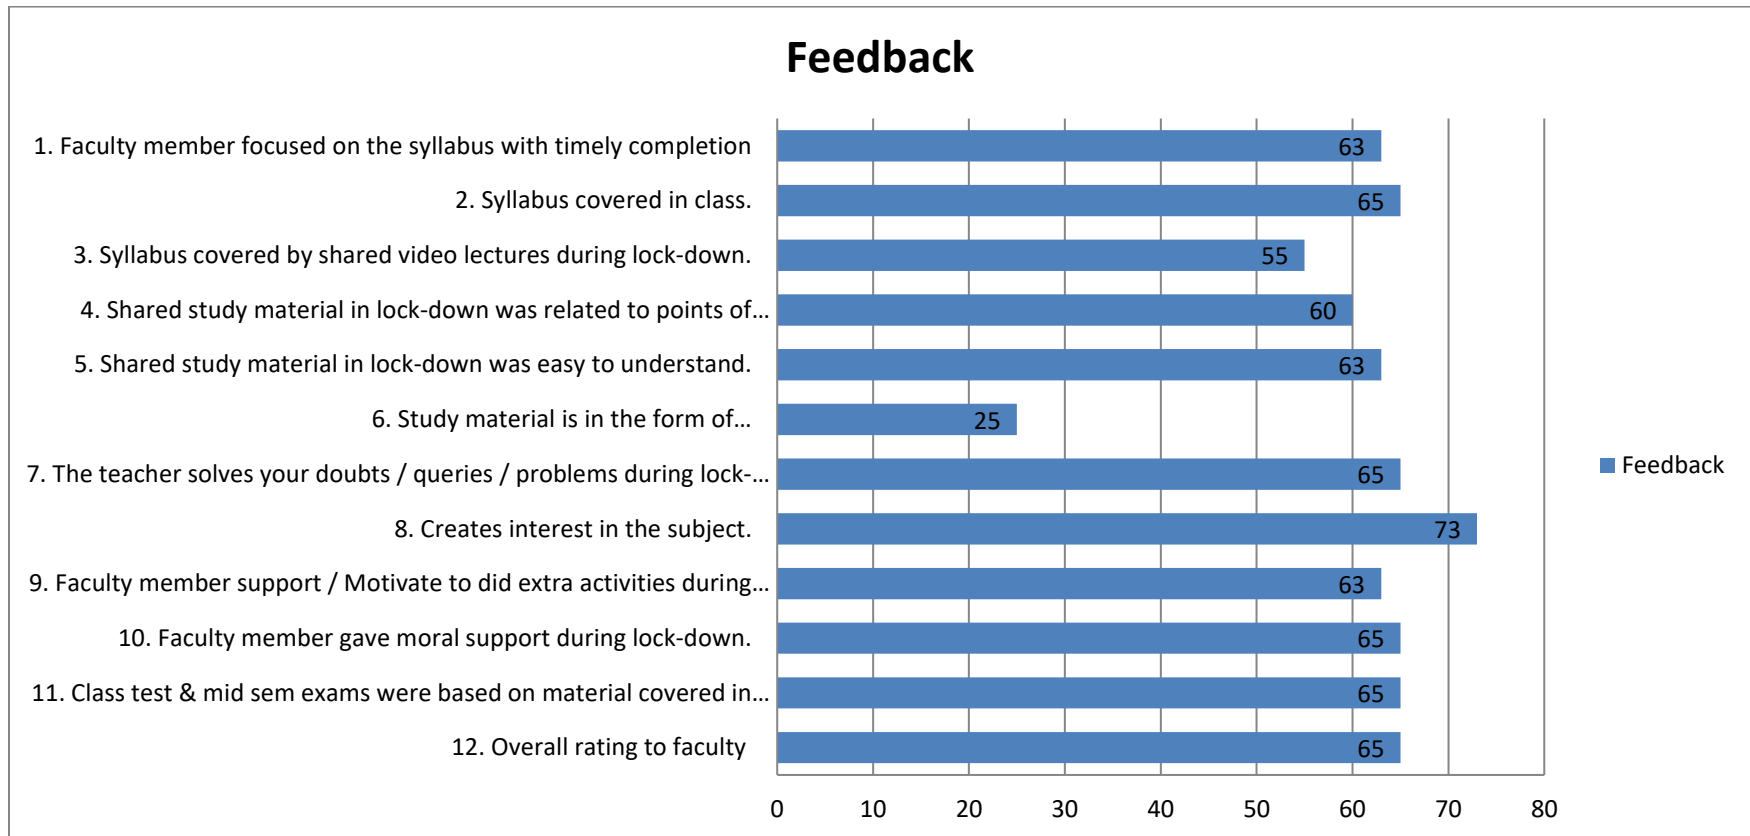

MSPM'S
SHRI SHIVAJI INSTITUTE OF ENGINEERING & MANAGEMENT STUDIES, PARBHANI
COMPUTER SCIENCE & ENGINEERING DEPARTMENT
SEM-II FEEDBACK 2019-20

FACULTY NAME: Prof. AHMAD M. M.

CLASS: BE

SUBJECT: CNS