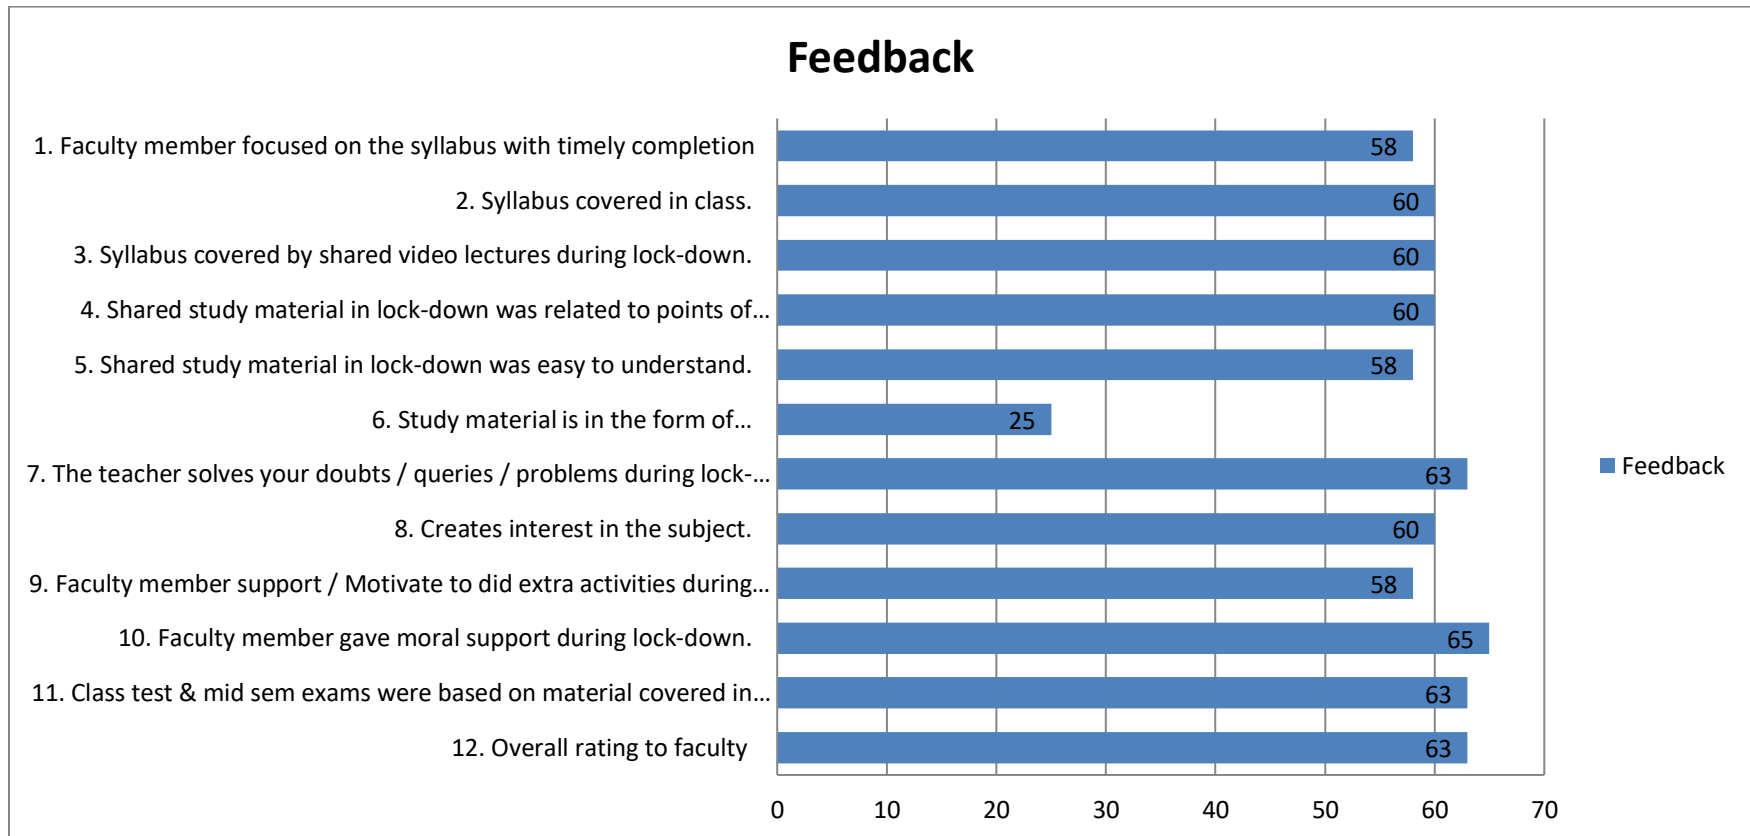

MSPM'S  
SHRI SHIVAJI INSTITUTE OF ENGINEERING & MANAGEMENT STUDIES, PARBHANI  
COMPUTER SCIENCE & ENGINEERING DEPARTMENT  
SEM-II FEEDBACK 2019-20

FACULTY NAME: Prof. JADHAV V. S.

CLASS: BE

SUBJECT: EL-V