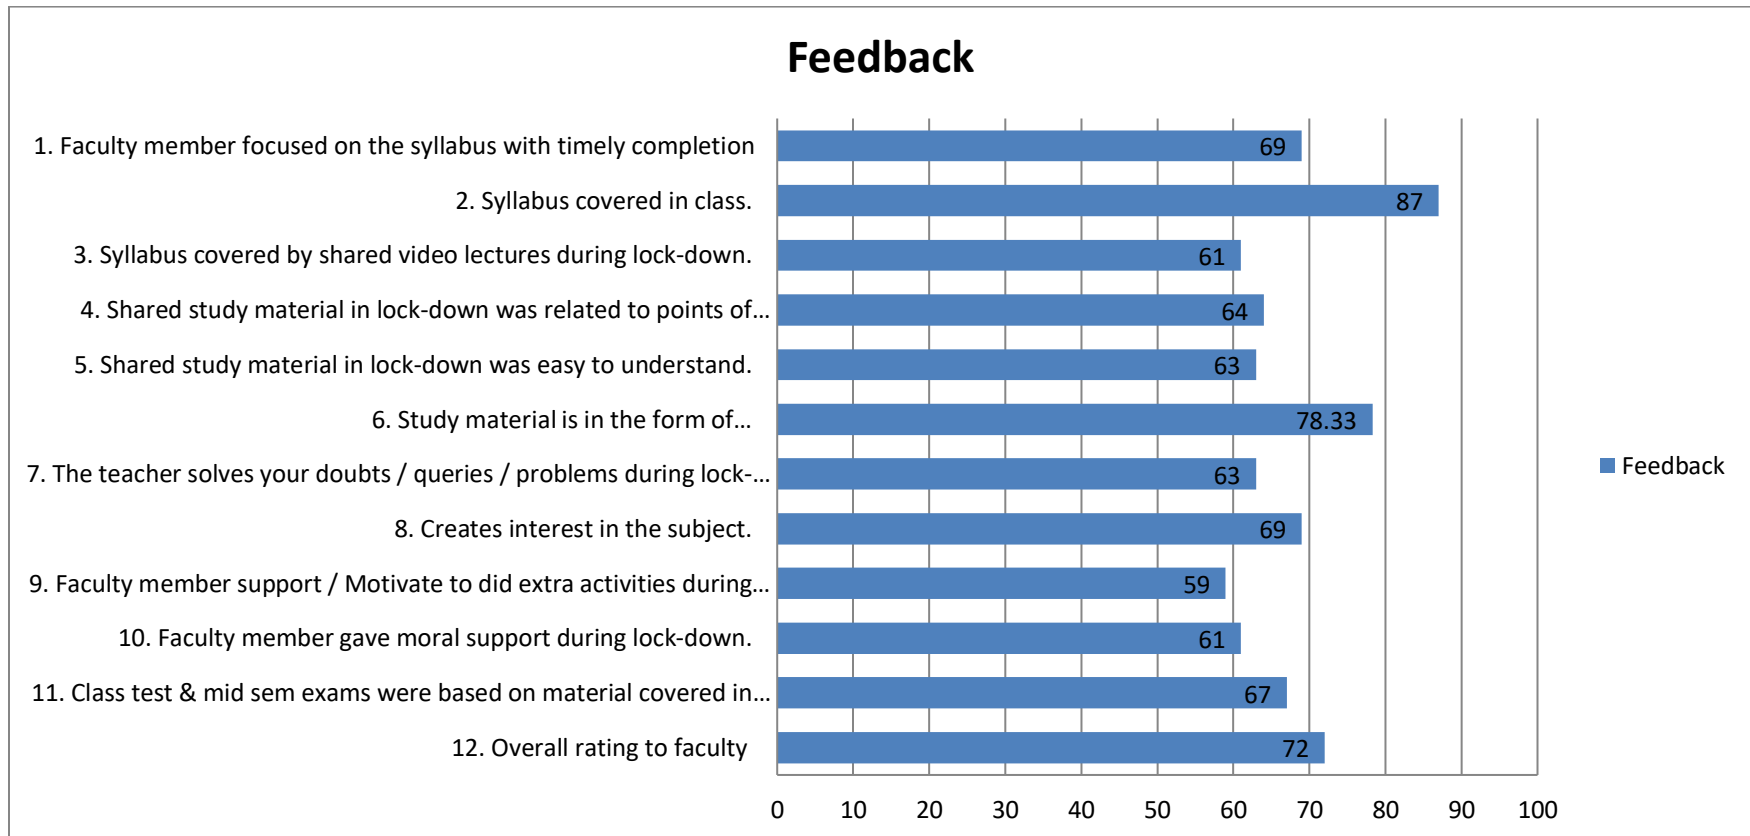

MSPM'S
SHRI SHIVAJI INSTITUTE OF ENGINEERING & MANAGEMENT STUDIES, PARBHANI
COMPUTER SCIENCE & ENGINEERING DEPARTMENT
SEM-II FEEDBACK 2019-20

FACULTY NAME: Prof. SHINDE L. B.

CLASS: BE

SUBJECT: FE