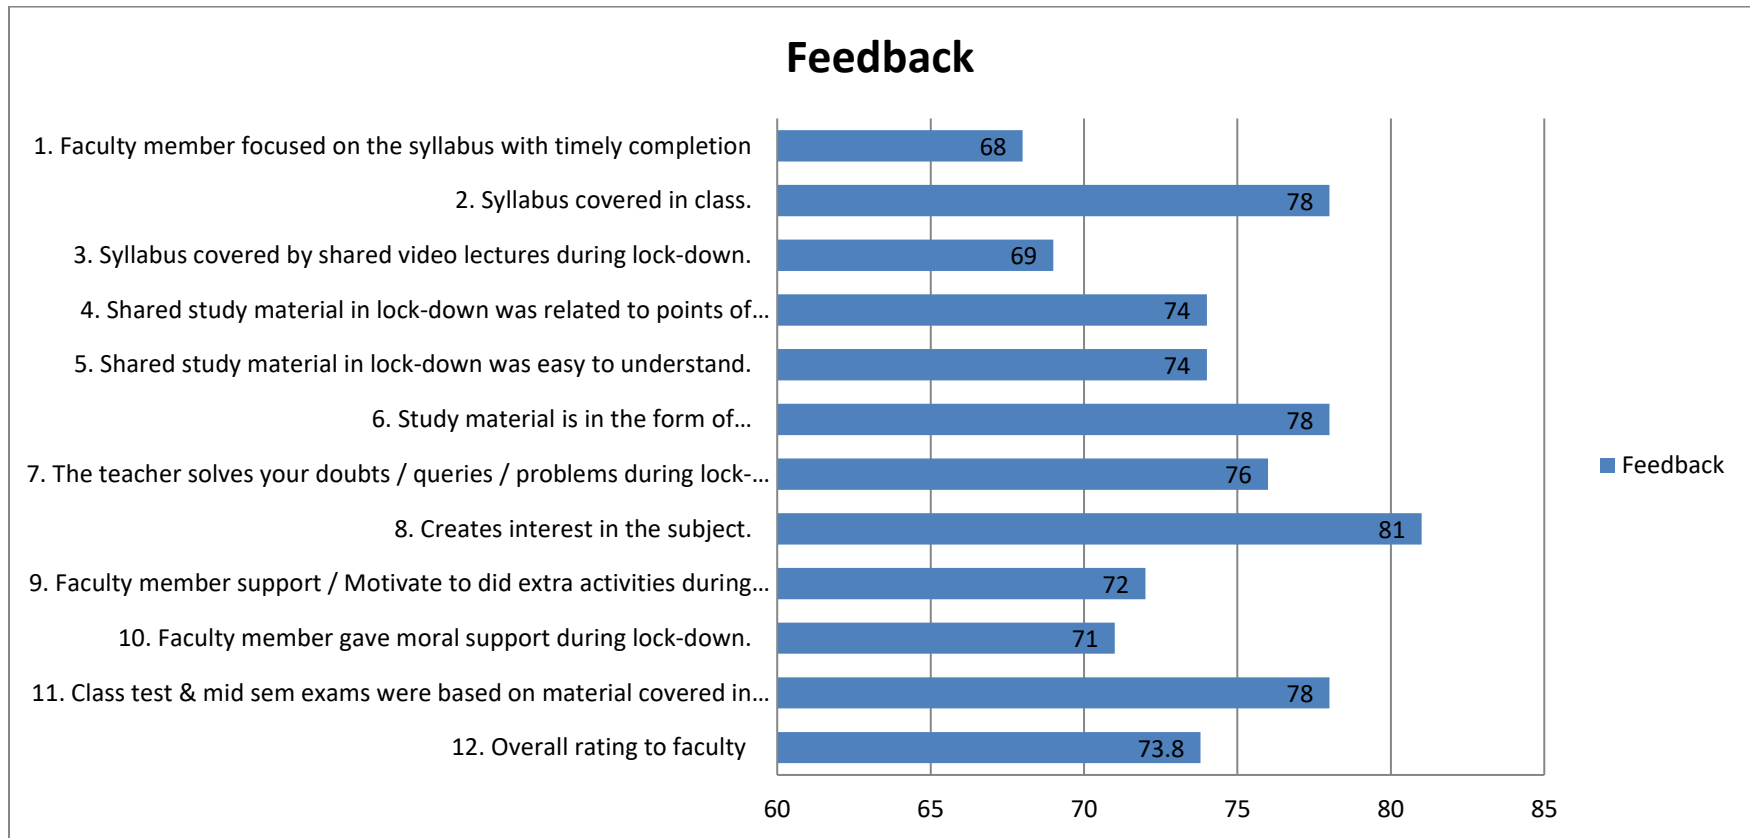

MSPM'S
SHRI SHIVAJI INSTITUTE OF ENGINEERING & MANAGEMENT STUDIES, PARBHANI
COMPUTER SCIENCE & ENGINEERING DEPARTMENT
SEM-II FEEDBACK 2019-20

FACULTY NAME: Prof. SURYAWANSHI A. G.

CLASS: TE

SUBJECT: SE

Any suggestion for faculty.