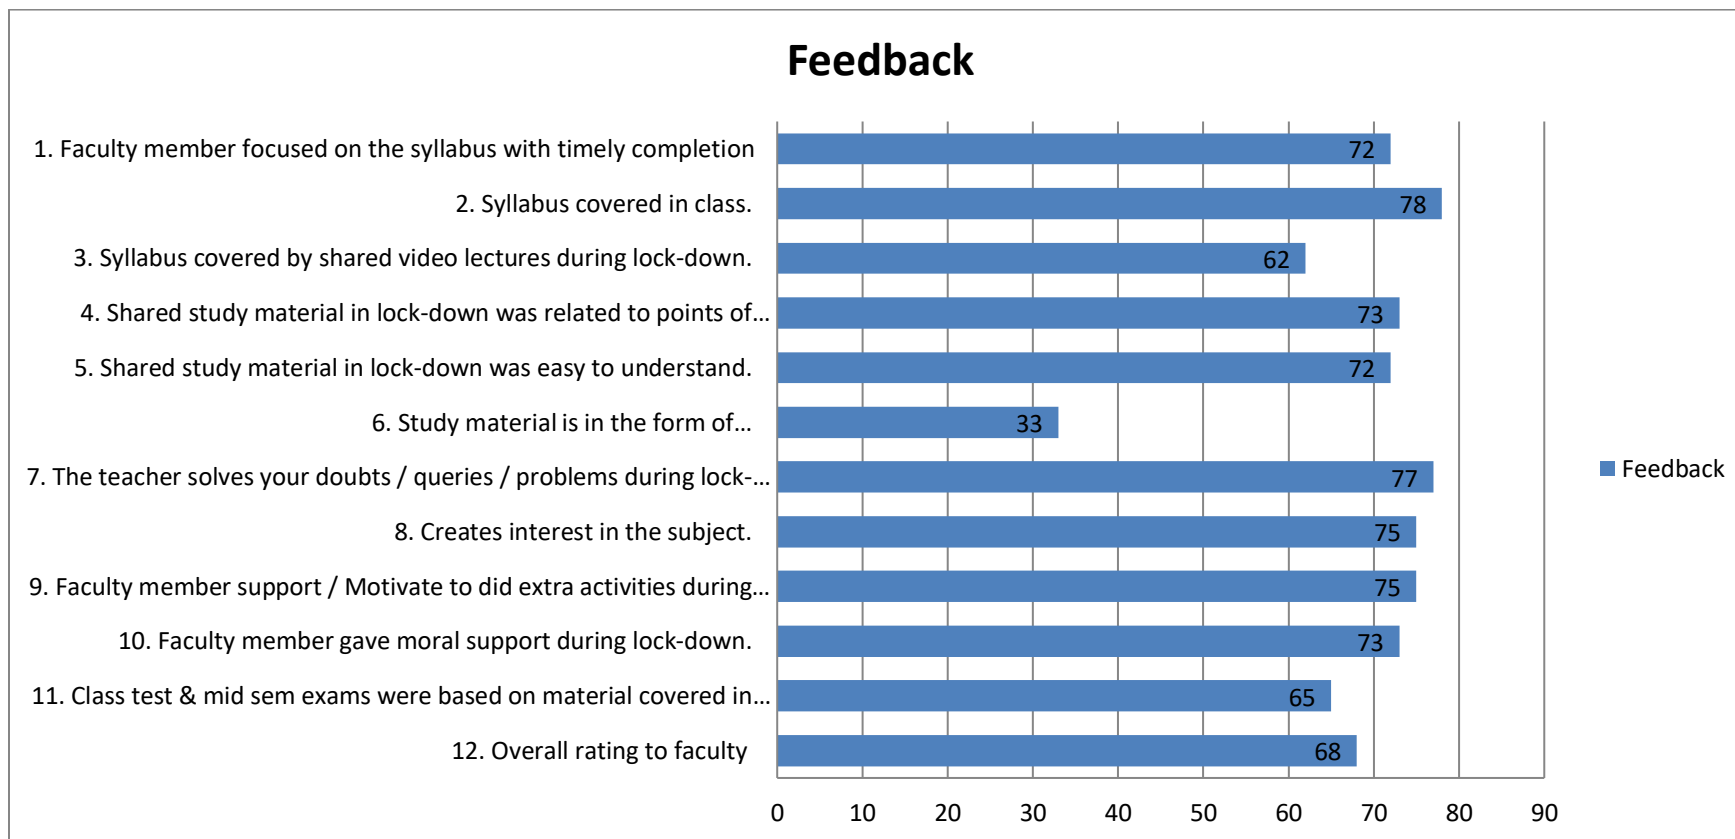

MSPM'S
SHRI SHIVAJI INSTITUTE OF ENGINEERING & MANAGEMENT STUDIES, PARBHANI
COMPUTER SCIENCE & ENGINEERING DEPARTMENT
SEM-II FEEDBACK 2019-20

FACULTY NAME: Prof. NELWADE S. D.

CLASS: TE

SUBJECT: A & WP

Any suggestion for faculty.