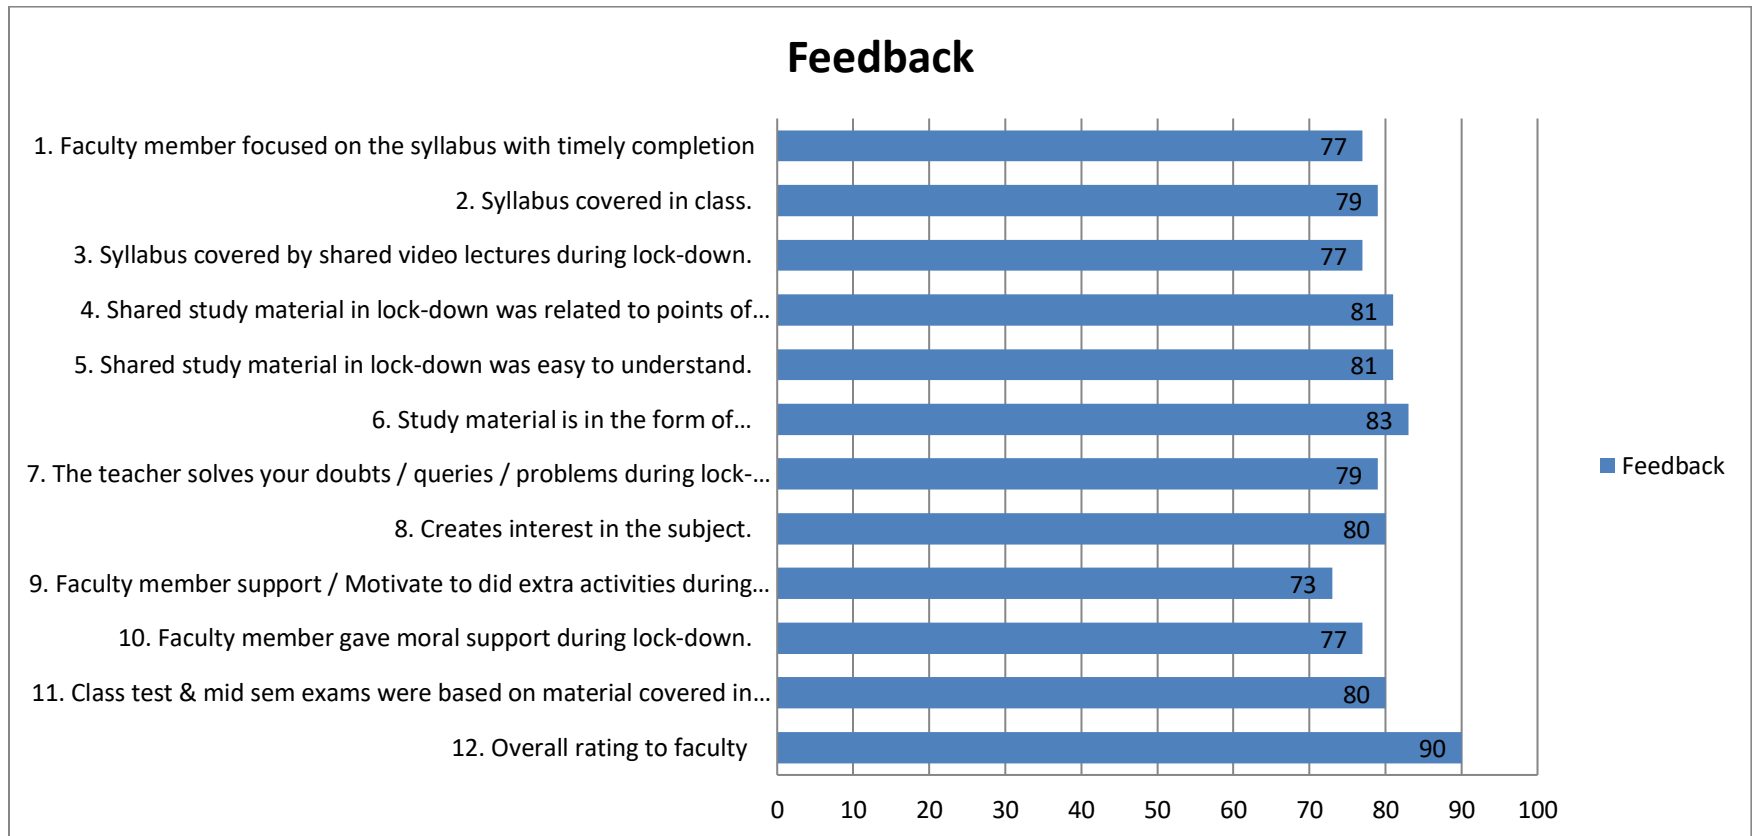

MSPM'S
SHRI SHIVAJI INSTITUTE OF ENGINEERING & MANAGEMENT STUDIES, PARBHANI
COMPUTER SCIENCE & ENGINEERING DEPARTMENT
SEM-II FEEDBACK 2019-20

FACULTY NAME: Prof. KATE K. P.

CLASS: TE

SUBJECT: MD-II

Any suggestion for faculty.